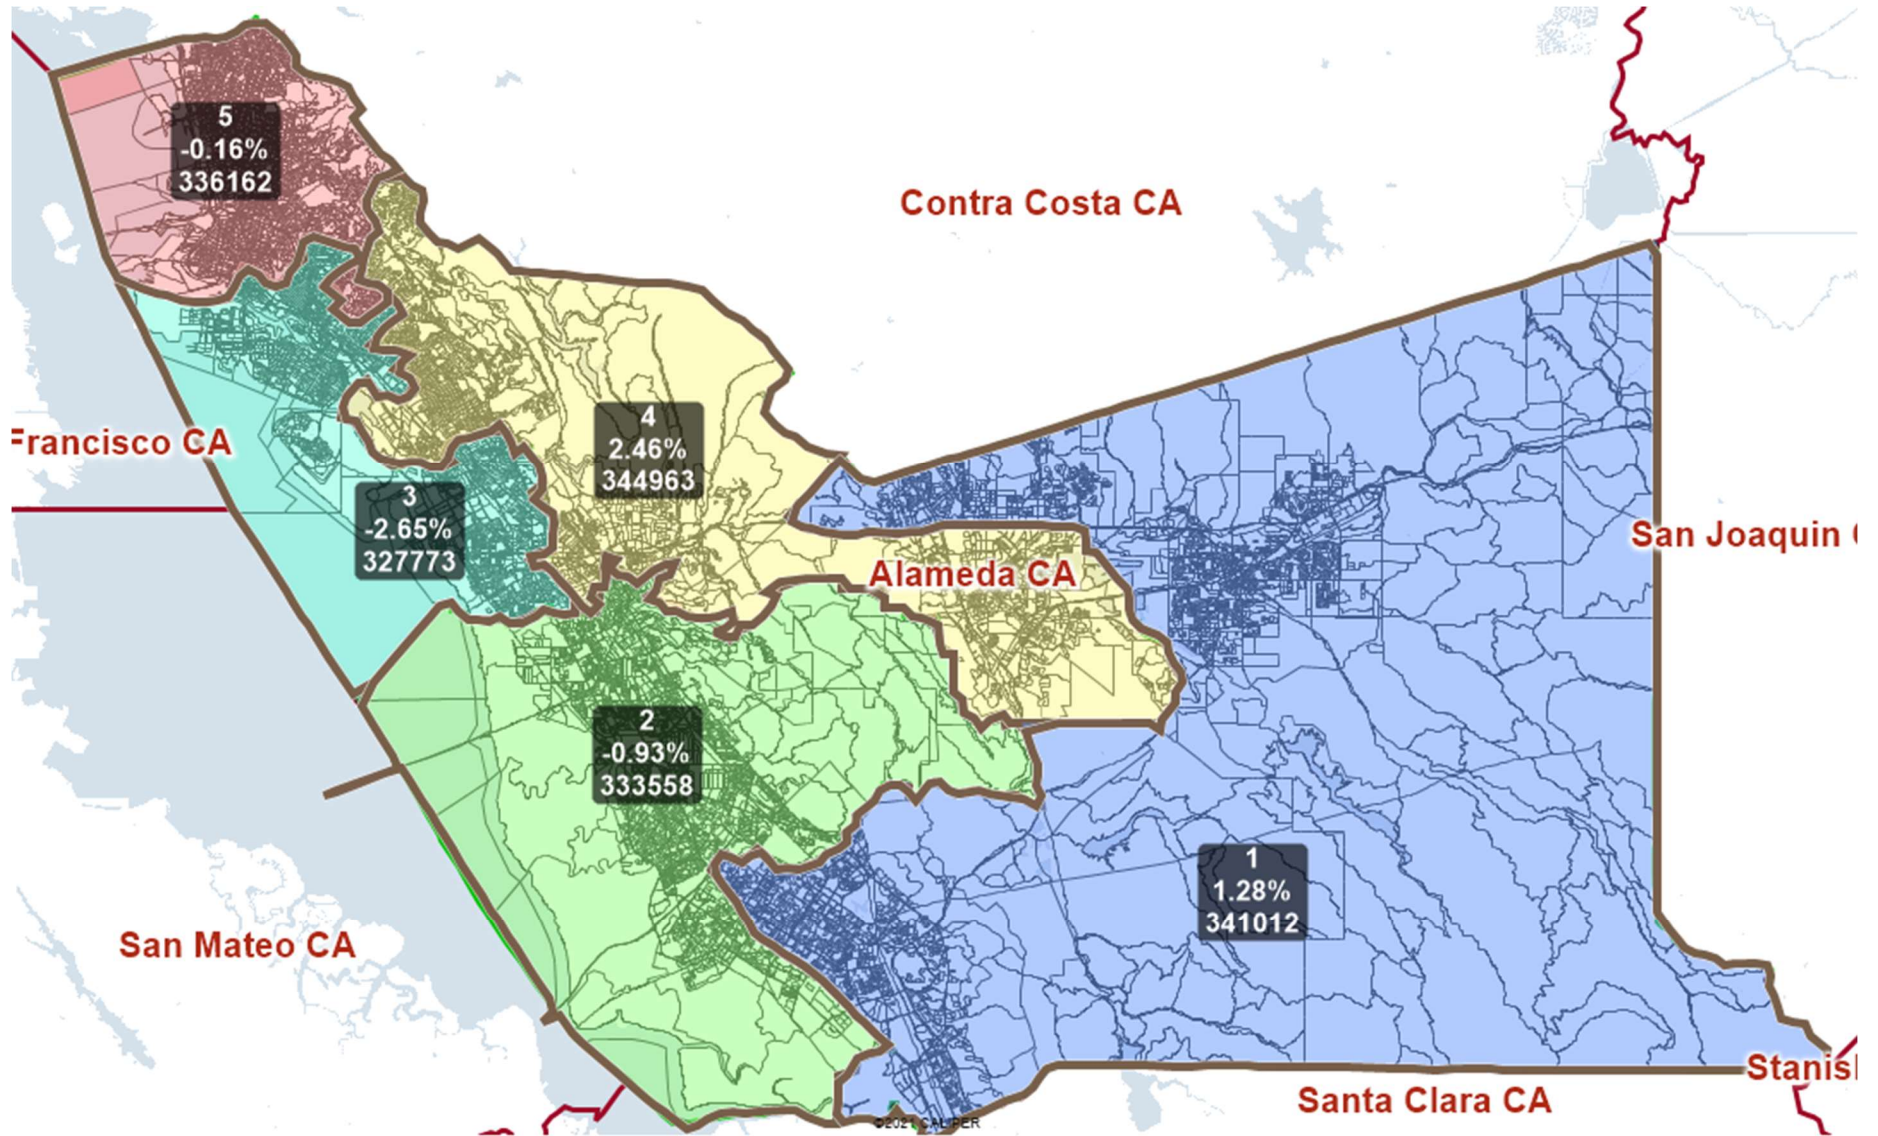

# Alameda County Board of Supervisors

**Label:**

District Number

Count of Population from Ideal

% of Population from Ideal

Source: Census 2020, CA Adjusted Redistricting Data (Public Law 94-171) Summary File (9/27/2021 PL94\_2020\_Adjusted\_P24\_DOJ)

Q2 Data & Research and Alameda County Community Development Agency

October 1, 2021