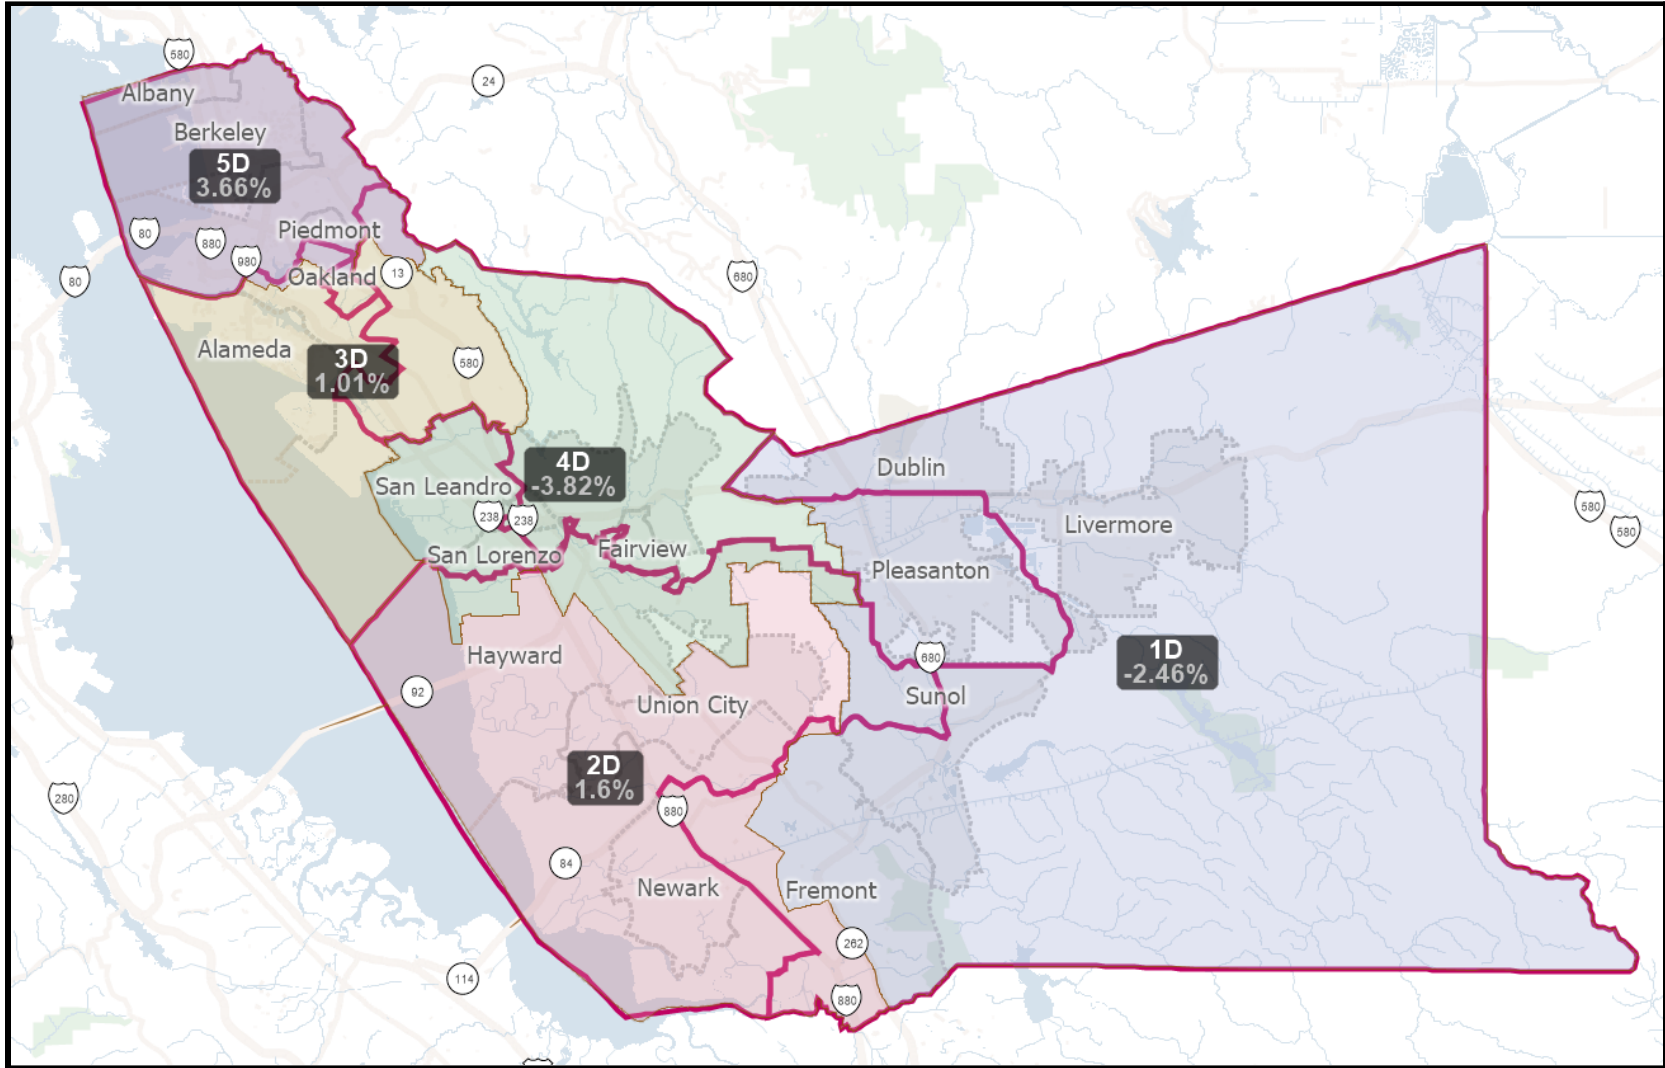

Alameda County Board of Supervisors: Redistricting 2021

November 9, 2021

Visualization D

Current Alameda County Board of Supervisor districts are shown in pink. Visualization boundaries are shown in brown. Please note these are initial visualizations for the purpose of soliciting feedback and are not official maps.