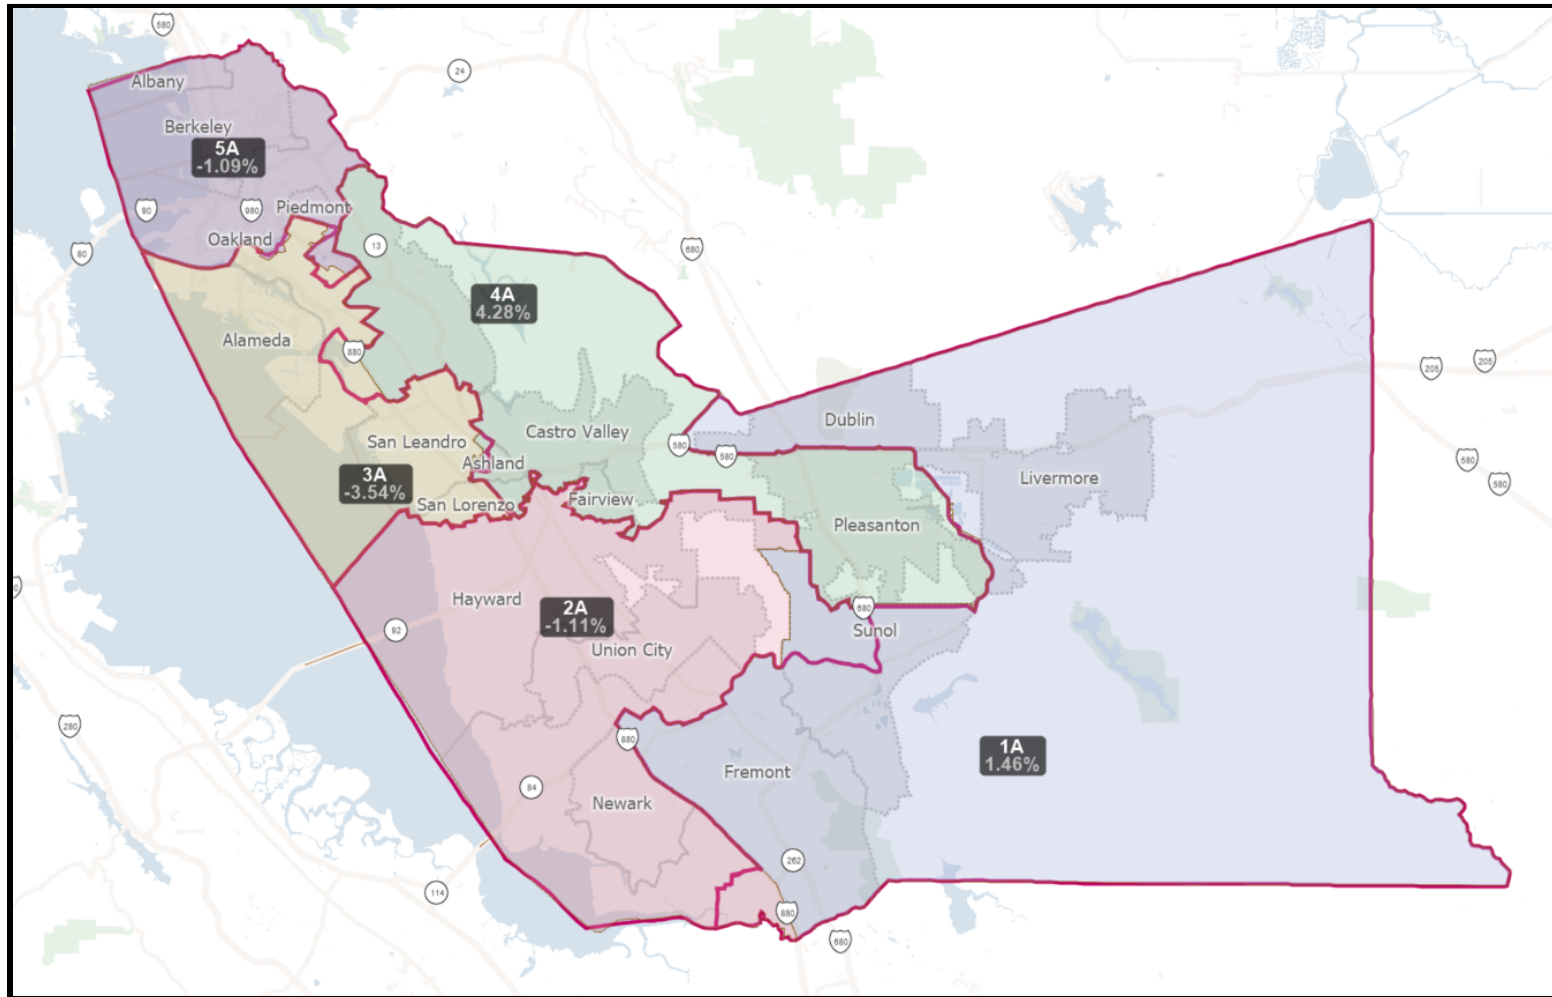

Alameda County Board of Supervisors: Redistricting 2021
November 18, 2021

Draft Map A

Current Alameda County Board of Supervisor districts are shown in **pink**.
Draft Map A boundaries are shown in **brown** and shown with colors and labels.

Alameda County Board of Supervisors: Redistricting 2021

November 18, 2021

Draft Map A Demographics

Draft Map A							
District	Population	% Deviation	% Latino CVAP	% Black CVAP	% Asian CVAP	% Indigenous CVAP	% Non-Hispanic White CVAP
1A	341626	1.46%	13.57%	3.95%	35.87%	0.64%	44.56%
2A	332944	-1.11%	25.03%	8.75%	39.09%	0.53%	23.34%
3A	324770	-3.54%	20.03%	13.94%	30.92%	0.62%	32.55%
4A	351100	4.28%	16.83%	21.69%	18.74%	0.47%	40.64%
5A	333028	-1.09%	9.89%	15.75%	18.51%	0.78%	53.52%

Racial and ethnic characteristics of the Citizens Voting Age Population (CVAP) are tabulated according to Department of Justice standards.