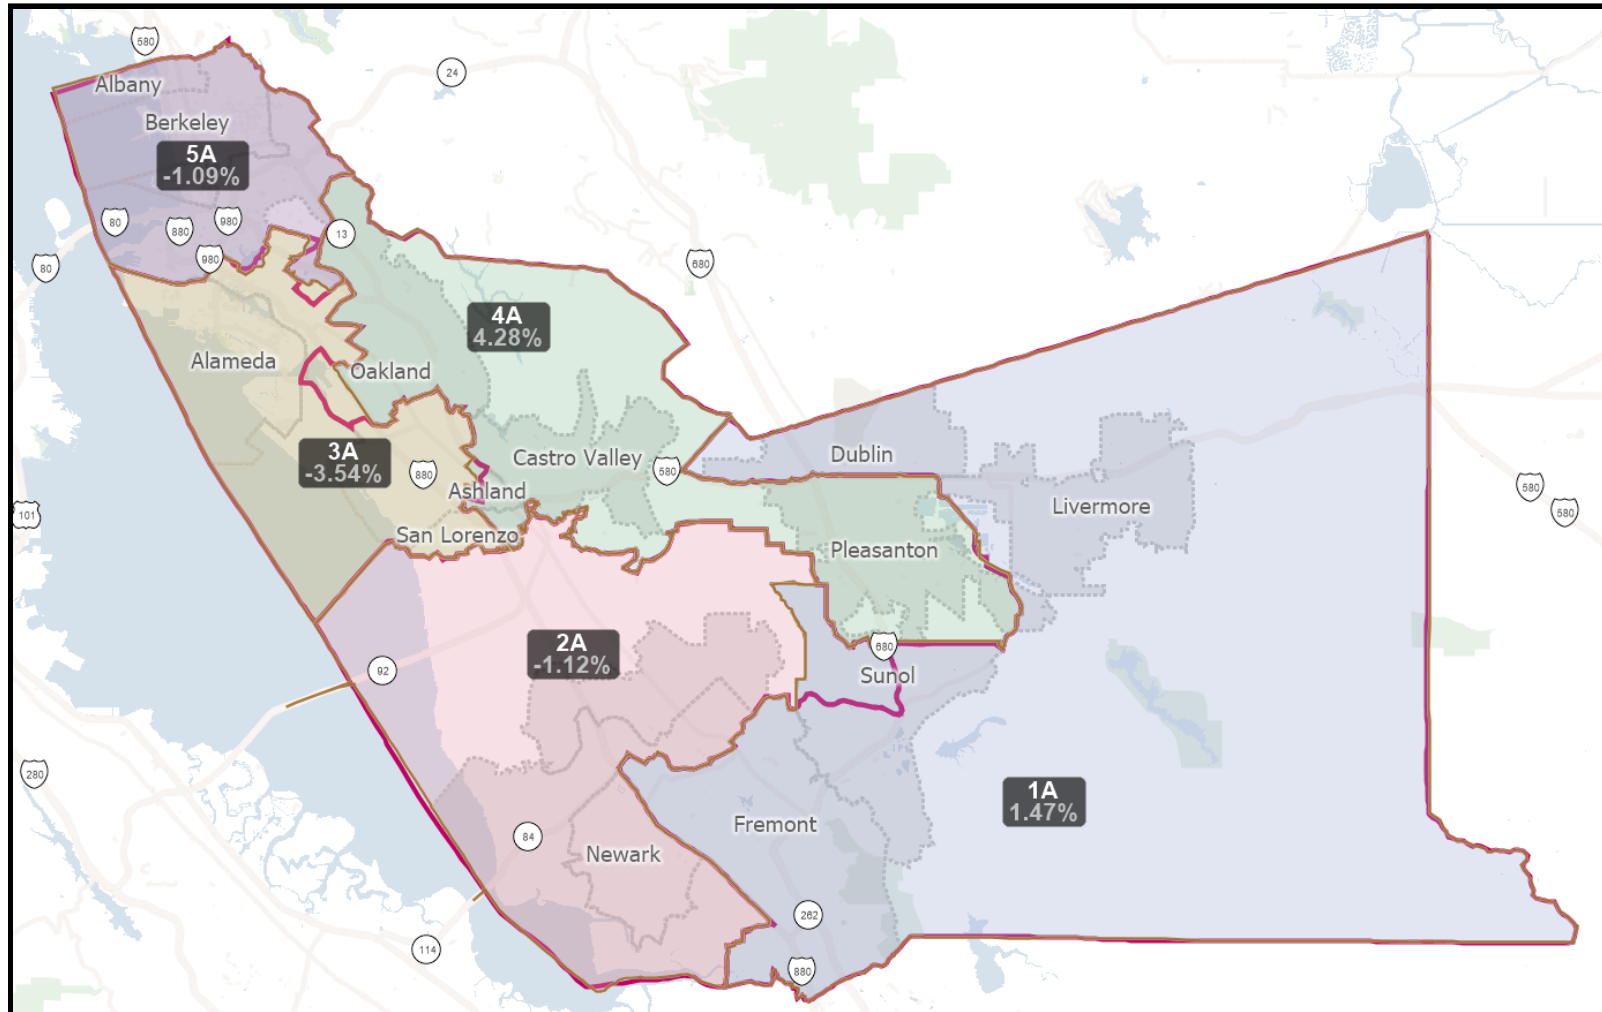

# Alameda County Board of Supervisors: Redistricting 2021

November 2, 2021

## Visualization A

Current Alameda County Board of Supervisor districts are shown in **pink**. Visualization boundaries are shown in **brown**. Please note these are initial visualizations for the purpose of soliciting feedback and are not official maps.