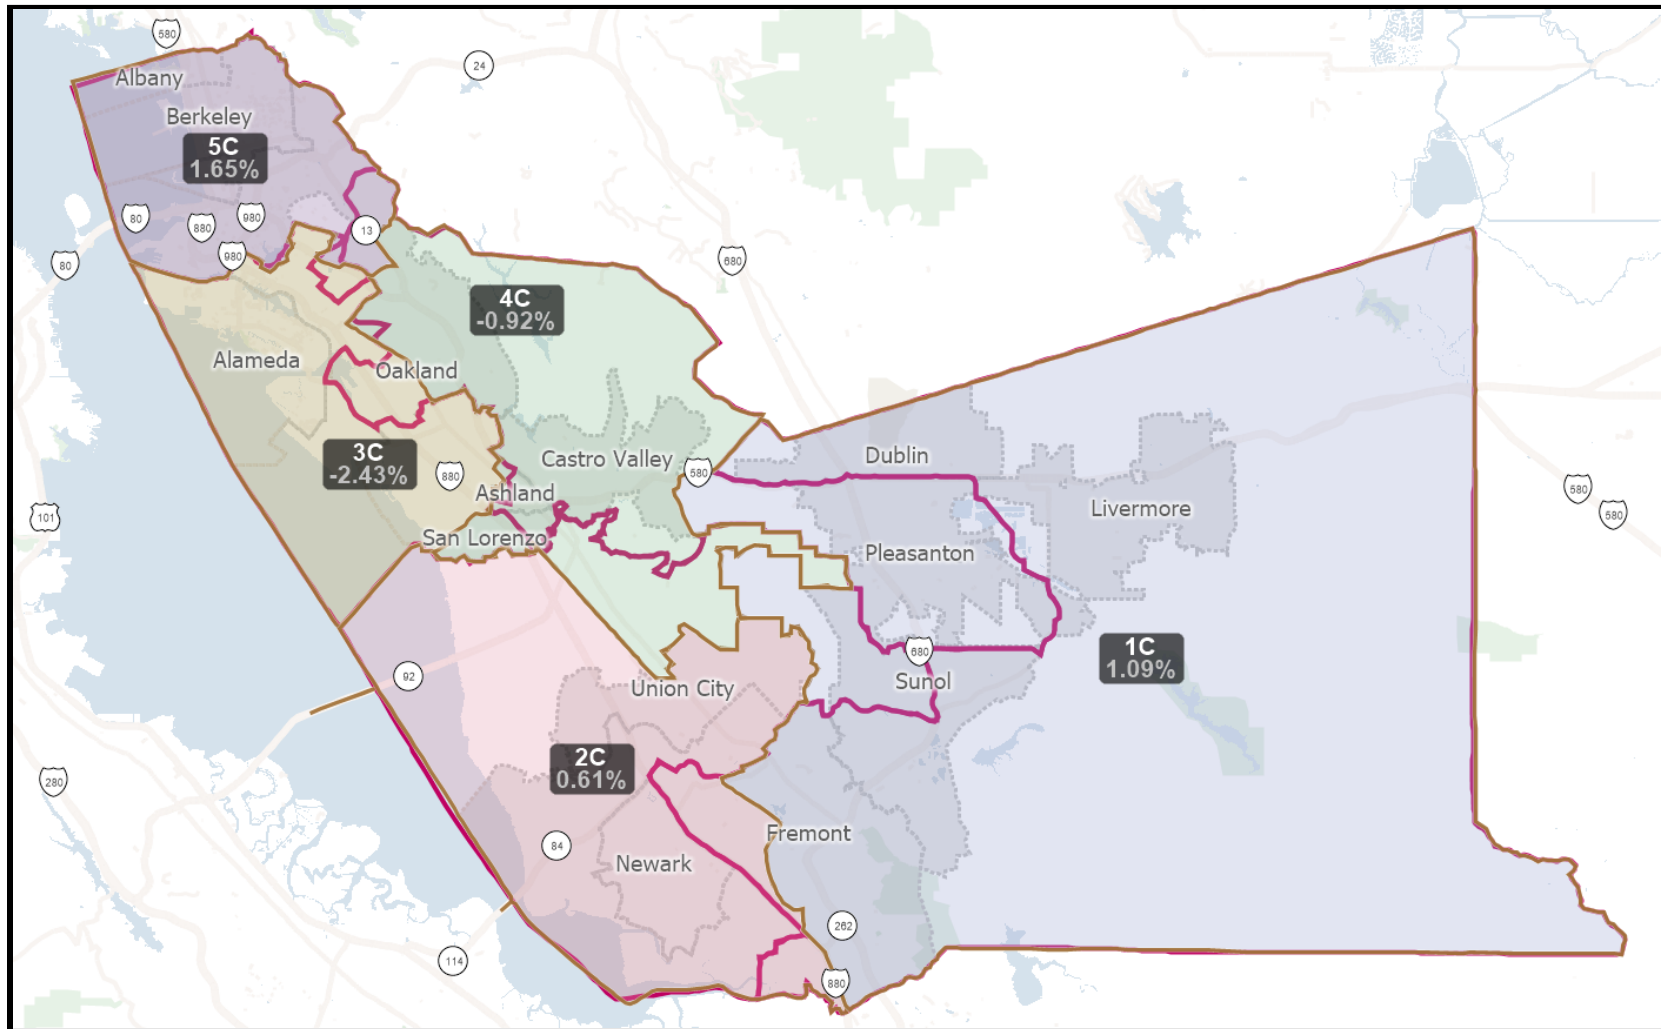

# Alameda County Board of Supervisors: Redistricting 2021

November 2, 2021

## Visualization C

Current Alameda County Board of Supervisor districts are shown in pink. Visualization boundaries are shown in brown. Please note these are initial visualizations for the purpose of soliciting feedback and are not official maps.