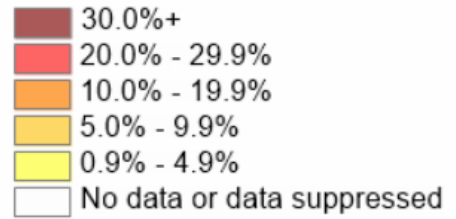

Alameda County Board of Supervisors
 Redistricting 2021
 11/29/2021

Draft Map A1

The Unity Council COI is outlined in light blue.
 The Black Cultural Zone COI is outlined in purple.

Draft Map A1							
District	Population	% Deviation	% Latino CVAP	% Black CVAP	% Asian CVAP	% Indigenous CVAP	% Non-Hispanic White CVAP
1-A1	341648	1.47%	13.58%	3.95%	35.87%	0.64%	44.56%
2-A1	344275	2.25%	24.84%	9.26%	38.39%	0.52%	23.82%
3-A1	329060	-2.27%	19.29%	27.88%	23.32%	0.47%	26.97%
4-A1	335126	-0.47%	17.91%	9.09%	26.61%	0.63%	44.16%
5-A1	333359	-0.99%	9.52%	15.32%	18.01%	0.77%	54.86%