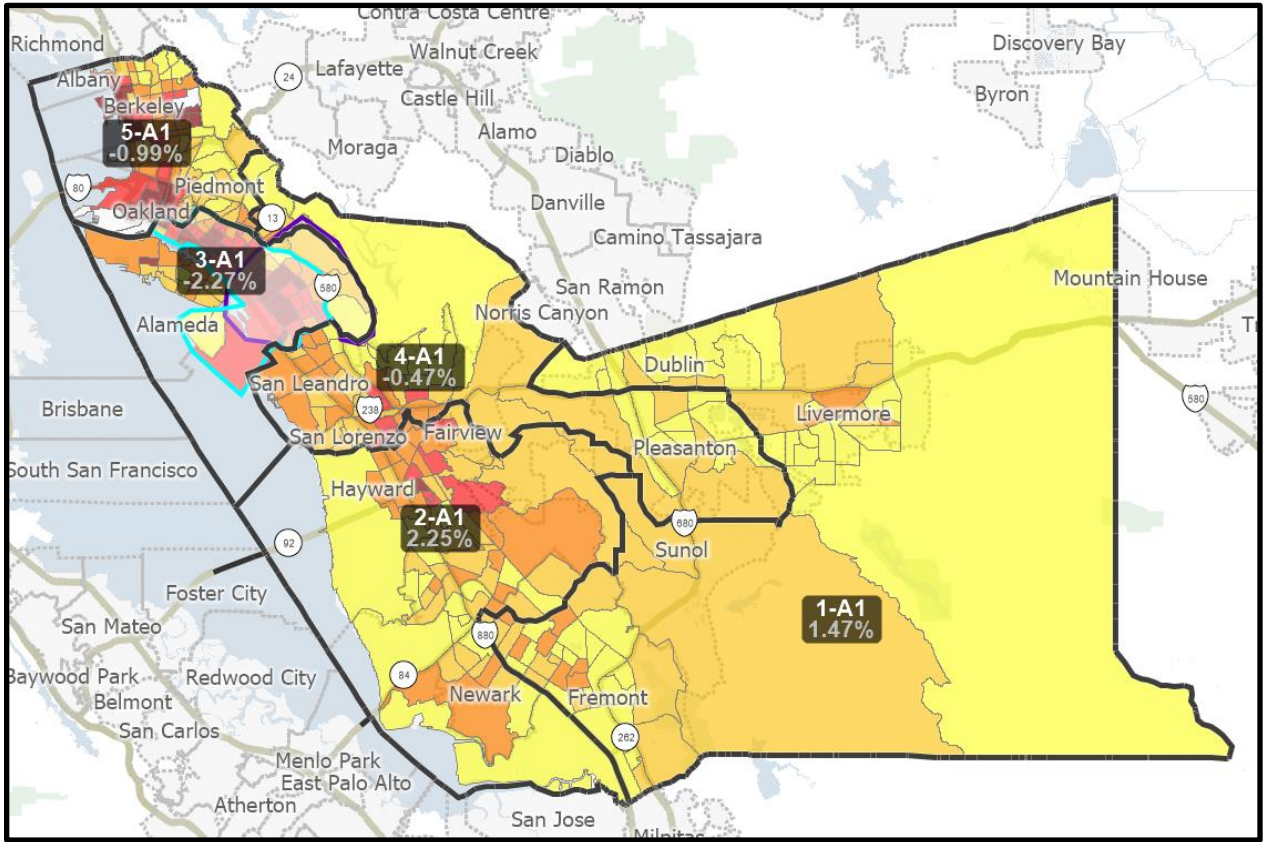

Alameda County Board of Supervisors
 Redistricting 2021
 11/29/2021

Draft Map A1

The Unity Council COI is outlined in light blue.
 The Black Cultural Zone COI is outlined in purple.

Draft Map A1							
District	Population	% Deviation	% Latino CVAP	% Black CVAP	% Asian CVAP	% Indigenous CVAP	% Non-Hispanic White CVAP
1-A1	341648	1.47%	13.58%	3.95%	35.87%	0.64%	44.56%
2-A1	344275	2.25%	24.84%	9.26%	38.39%	0.52%	23.82%
3-A1	329060	-2.27%	19.29%	27.88%	23.32%	0.47%	26.97%
4-A1	335126	-0.47%	17.91%	9.09%	26.61%	0.63%	44.16%
5-A1	333359	-0.99%	9.52%	15.32%	18.01%	0.77%	54.86%