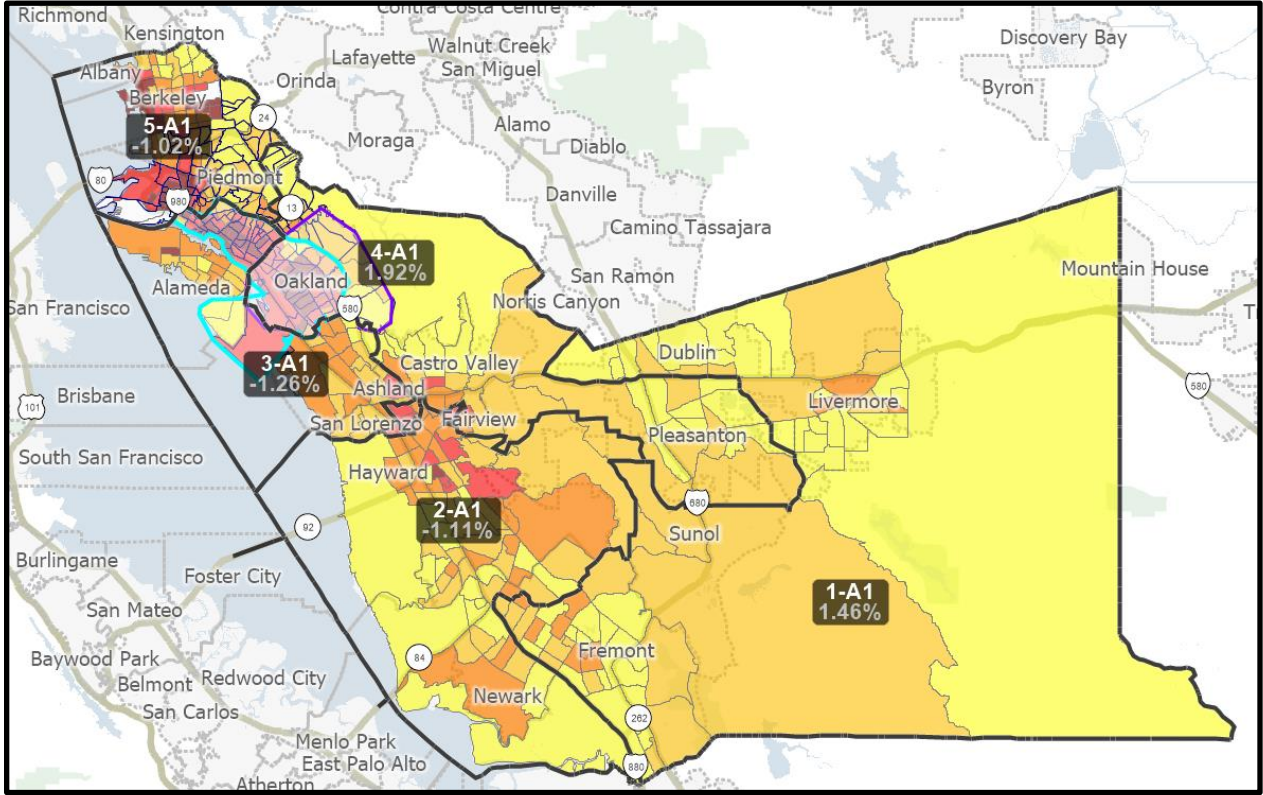

Alameda County Board of Supervisors  
 Redistricting 2021  
 11/29/2021

Visualization A1

The Unity Council COI is outlined in light blue.  
 The Black Cultural Zone COI is outlined in purple.

Visualization A1

District	Population	% Deviation	% Latino CVAP	% Black CVAP	% Asian CVAP	% Indigenous CVAP	% Non-Hispanic White CVAP
1-A1	341626	1.46%	13.57%	3.95%	35.87%	0.64%	44.56%
2-A1	332944	-1.11%	25.03%	8.75%	39.09%	0.53%	23.34%
3-A1	332464	-1.26%	20.22%	13.24%	32.18%	0.63%	31.82%
4-A1	343175	1.92%	16.97%	23.18%	17.61%	0.47%	40.08%
5-A1	333259	-1.02%	9.52%	15.31%	18.01%	0.77%	54.86%