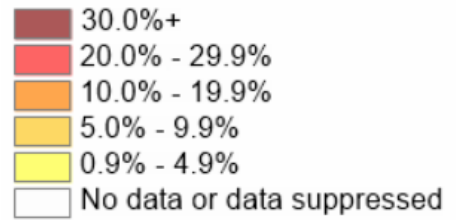

Alameda County Board of Supervisors  
 Redistricting 2021  
 11/29/2021

Visualization A1

The Unity Council COI is outlined in light blue.  
 The Black Cultural Zone COI is outlined in purple.

Visualization A1

District	Population	% Deviation	% Latino CVAP	% Black CVAP	% Asian CVAP	% Indigenous CVAP	% Non-Hispanic White CVAP
1-A1	341626	1.46%	13.57%	3.95%	35.87%	0.64%	44.56%
2-A1	332944	-1.11%	25.03%	8.75%	39.09%	0.53%	23.34%
3-A1	332464	-1.26%	20.22%	13.24%	32.18%	0.63%	31.82%
4-A1	343175	1.92%	16.97%	23.18%	17.61%	0.47%	40.08%
5-A1	333259	-1.02%	9.52%	15.31%	18.01%	0.77%	54.86%