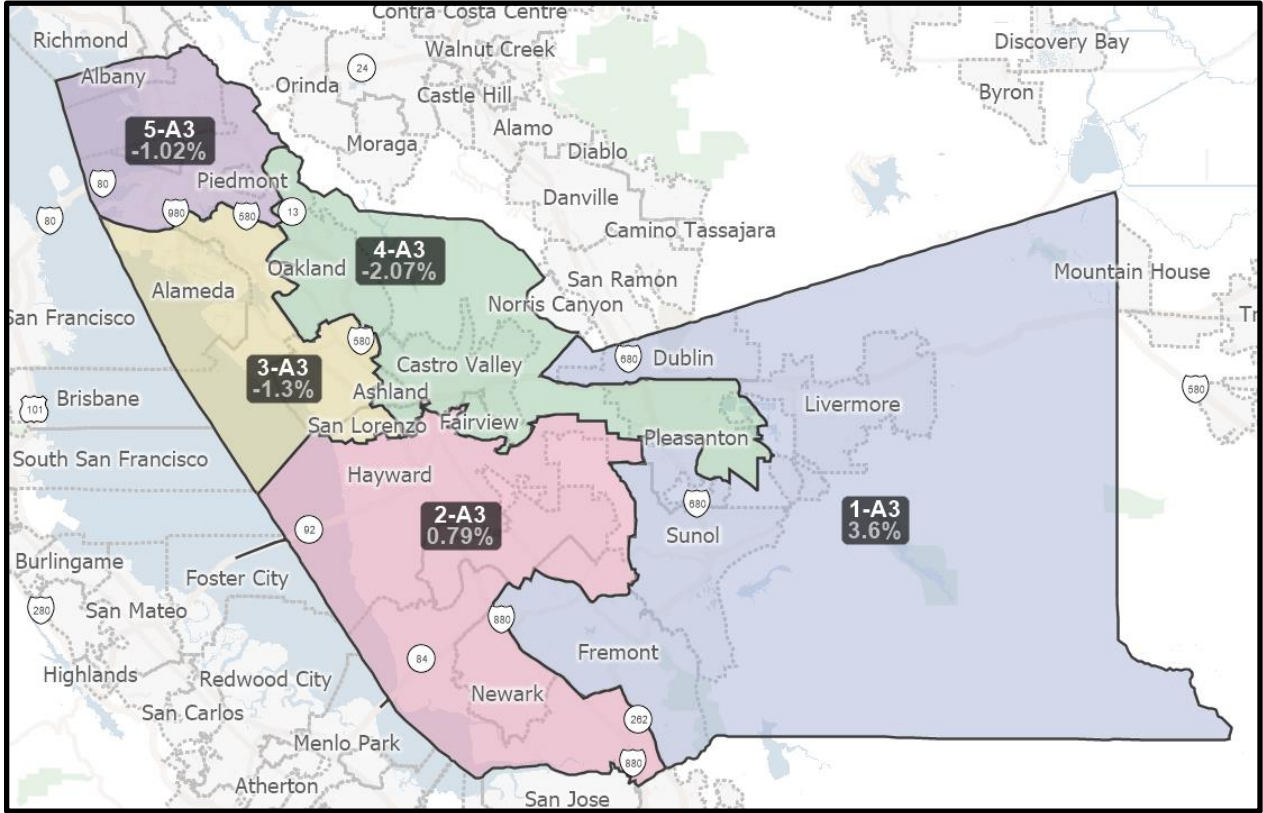

Alameda County Board of Supervisors  
 Redistricting 2021  
 11/29/2021

Visualization A3

Visualization A3							
District	Population	% Deviation	% Latino CVAP	% Black CVAP	% Asian CVAP	% Indigenous CVAP	% Non-Hispanic White CVAP
1-A3	348812	3.60%	13.35%	3.98%	34.86%	0.62%	45.88%
2-A3	339358	0.79%	24.87%	8.57%	39.77%	0.54%	23.00%
3-A3	332301	-1.30%	20.24%	14.45%	31.24%	0.62%	31.46%
4-A3	329738	-2.07%	17.41%	22.81%	18.21%	0.48%	39.39%
5-A3	333259	-1.02%	9.52%	15.31%	18.01%	0.77%	54.86%